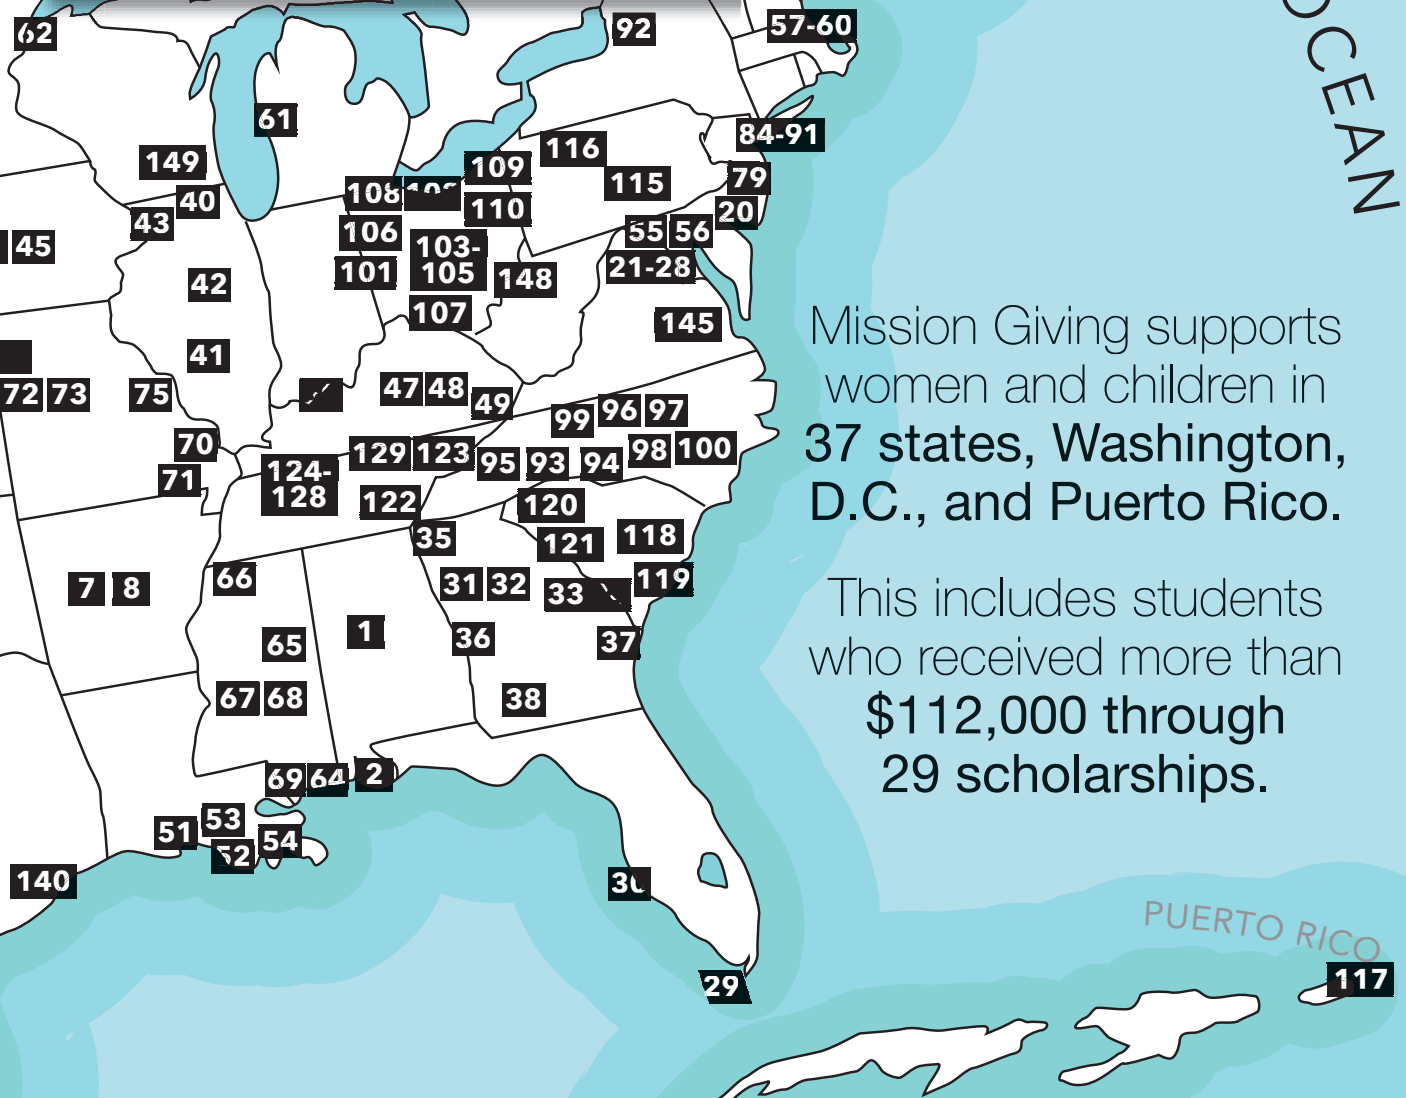

- 1. United Community Centers
Birmingham, Ala.
- 2. Dumas Wesley Community Center
Mobile, Ala.

- 3. AK Child and Family
Anchorage, Alaska
- 4. Alaska Missionary Conference
United Methodist Women
Anchorage, Alaska

- 5. Nome Community Center
Nome, Alaska
- 6. Wesley Community Center
Phoenix, Ariz.
- 7. Camp Aldersgate
Little Rock, Ark.

**Maps not drawn to scale.*

United Methodist Women
Mission outreach in
**United States
of America and
Puerto Rico**

Mission Giving supports women and children in 37 states, Washington, D.C., and Puerto Rico.

This includes students who received more than \$112,000 through 29 scholarships.

- | | | |
|---|--|---|
| 8. United Methodist Women, Arkansas Conference
Mabelvale, Ark. | 10. Calexico Neighborhood House
Calexico, Calif. | 12. Women in Migration Network
Oakland, Calif. |
| 9. Methodist Hospital of Southern California*
Arcadia, Calif. | 11. David and Margaret Youth and Family Services
La Verne, Calif. | 13. Georgia Lynch Residuary Trust
San Diego, Calif. (region) |